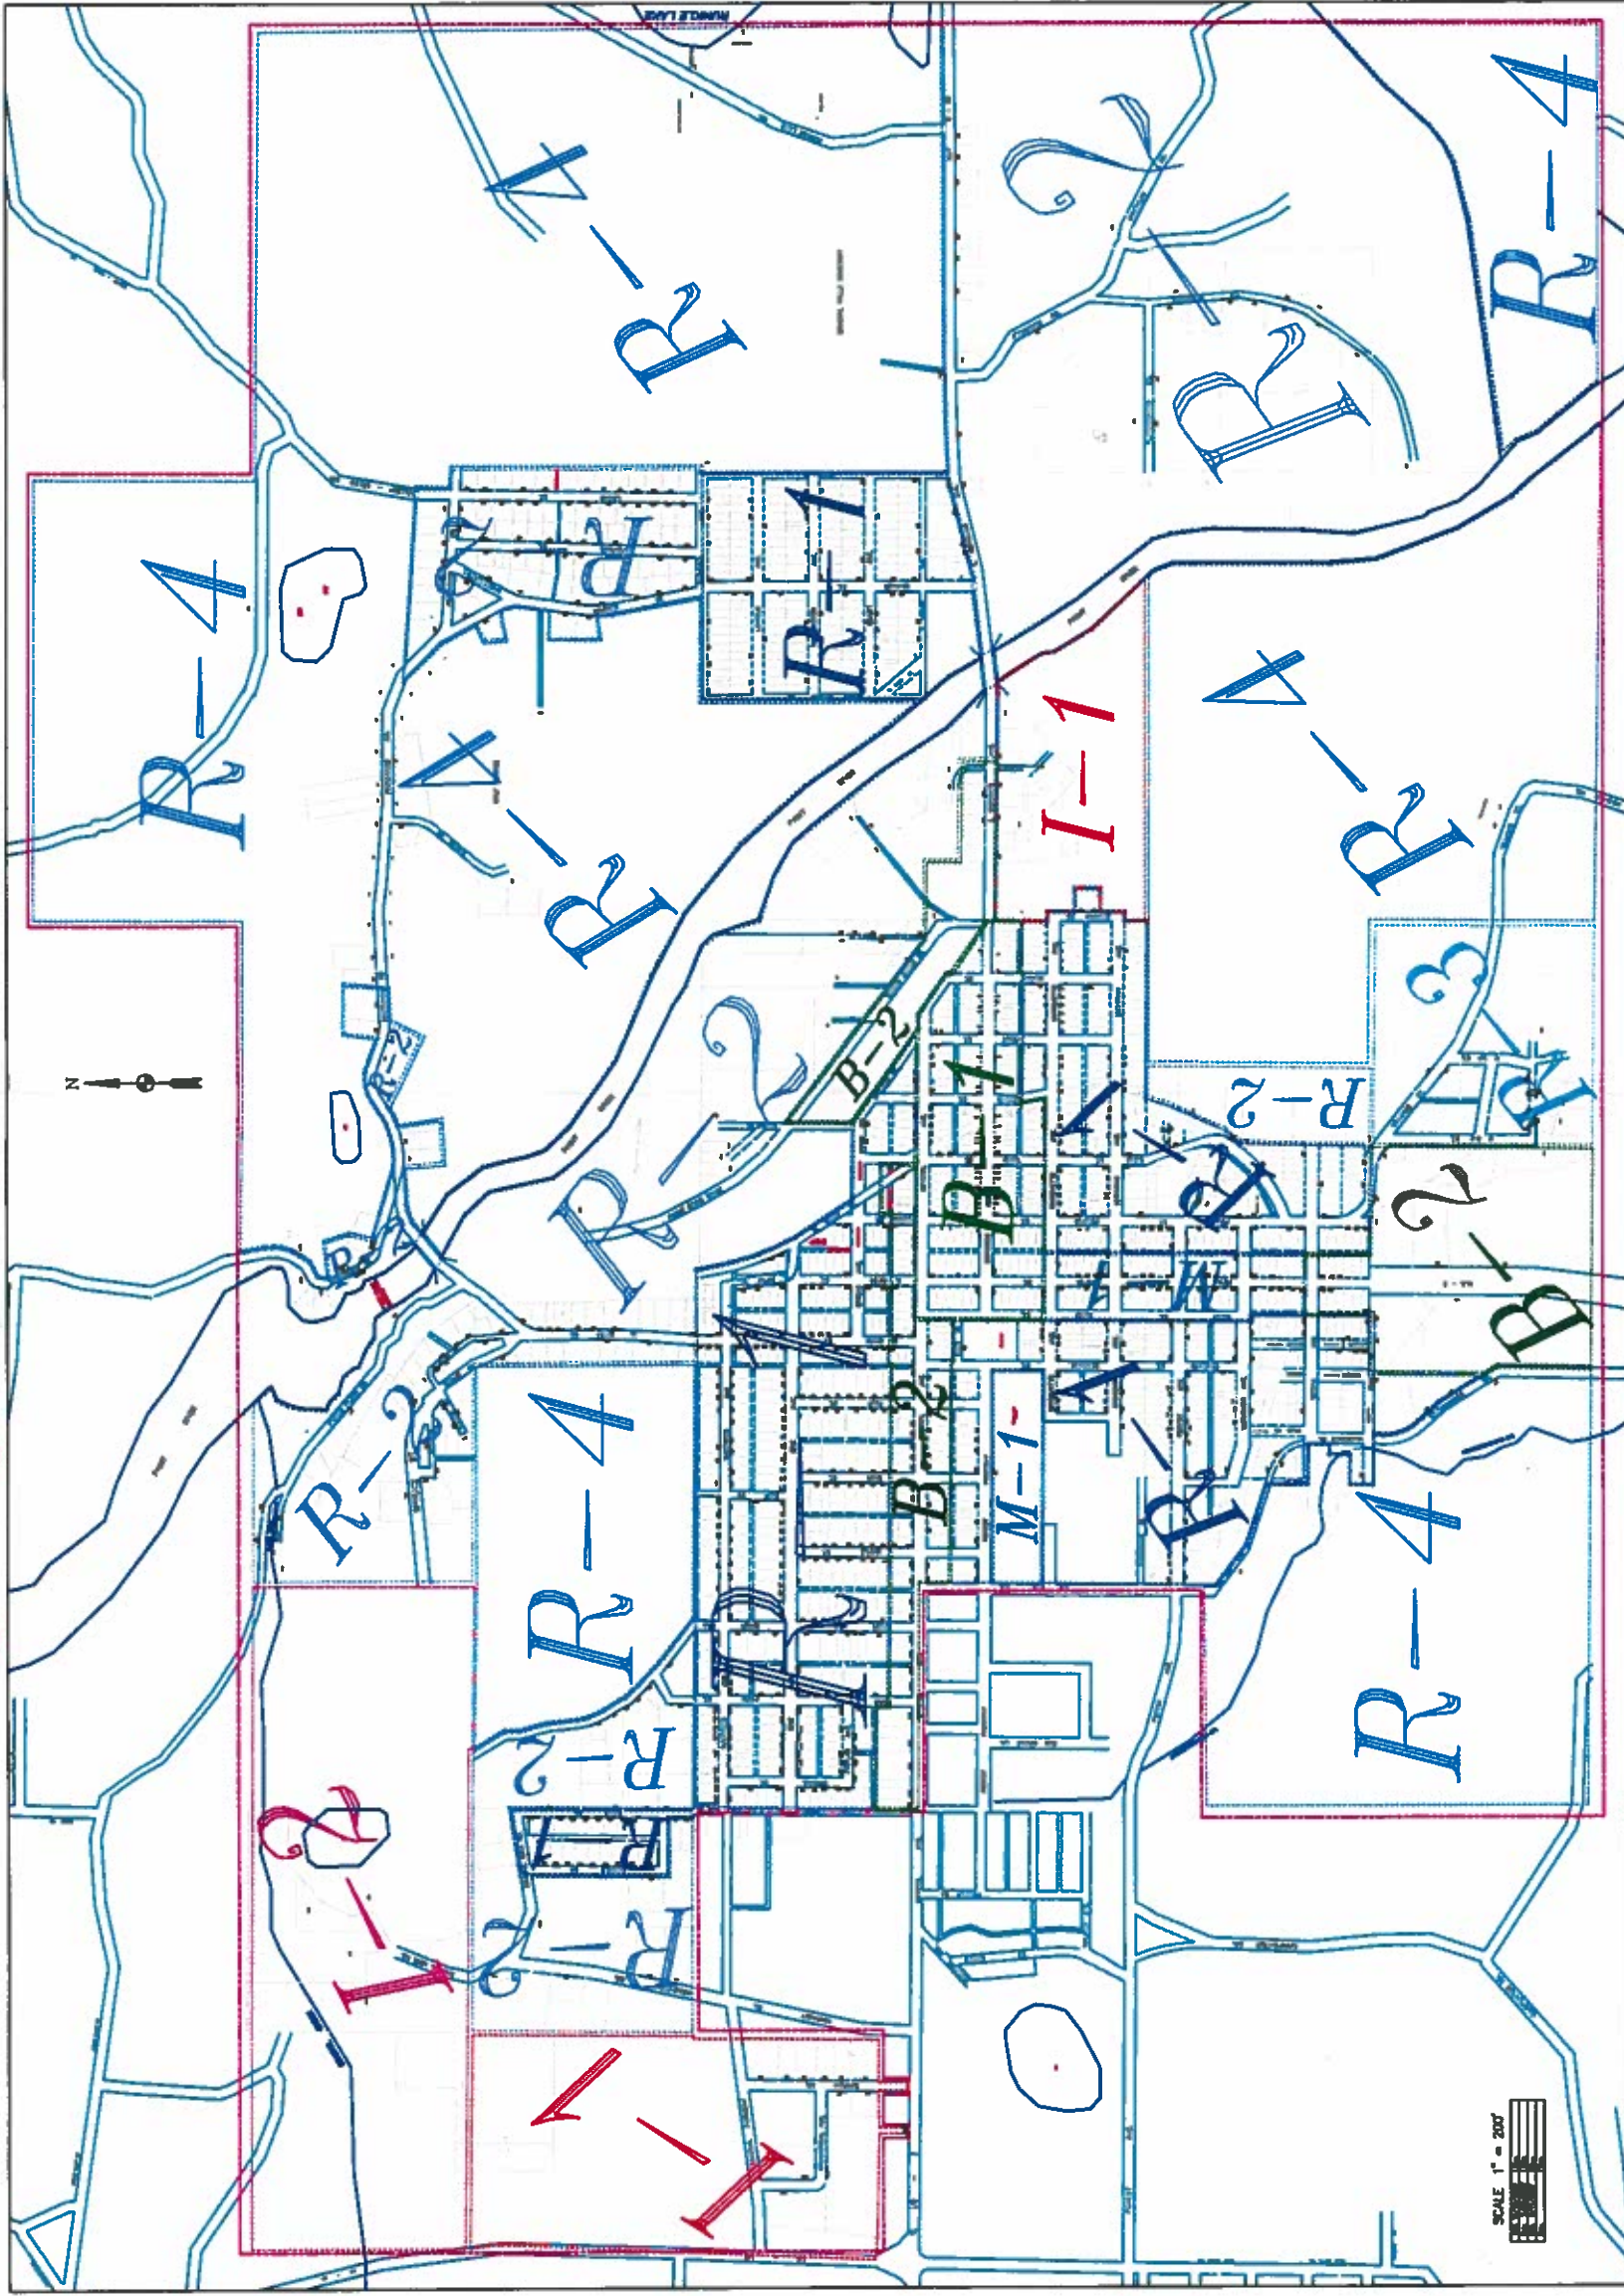

# CITY OF CRYSTAL FALLS

REV	DATE	DESCRIPTION
C	9/11/2007	AD
B	2/28/2007	AD
A	9/19/2014	AD

SCALE	DATE	DATE
1" = 200'	12/28/2002	12/28/2002
1" = 200'	12/28/2002	12/28/2002
1" = 200'	12/28/2002	12/28/2002

SCALE	DATE	DATE
1" = 200'	12/28/2002	12/28/2002
1" = 200'	12/28/2002	12/28/2002
1" = 200'	12/28/2002	12/28/2002

City of Crystal Falls  
 Crystal Falls, Michigan  
 CITY MAP  
 LOT & HOUSE NUMBERS  
 CITY PLATS & ZONING DISTRICTS

SCALE	DATE	DATE
1" = 200'	12/28/2002	12/28/2002
1" = 200'	12/28/2002	12/28/2002
1" = 200'	12/28/2002	12/28/2002

SCALE	DATE	DATE
1" = 200'	12/28/2002	12/28/2002
1" = 200'	12/28/2002	12/28/2002
1" = 200'	12/28/2002	12/28/2002